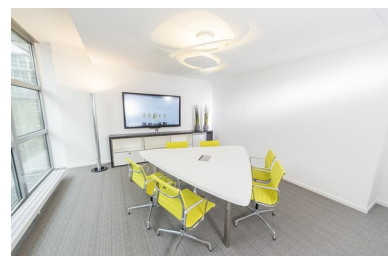

Phone: +49 (0)89/ 4 11 12 30
Mail: info@munich-workstyle.de
Internet: www.munich-workstyle.de

PLATINUM Office Center

- Nymphenburger Straße 20

For more information, please contact
Ms. Kulmus:

Phone: +49 (0)89/ 70 07 64 90
Mail: mail@platinum-office-center.de
Internet: www.platinum-office-center.de